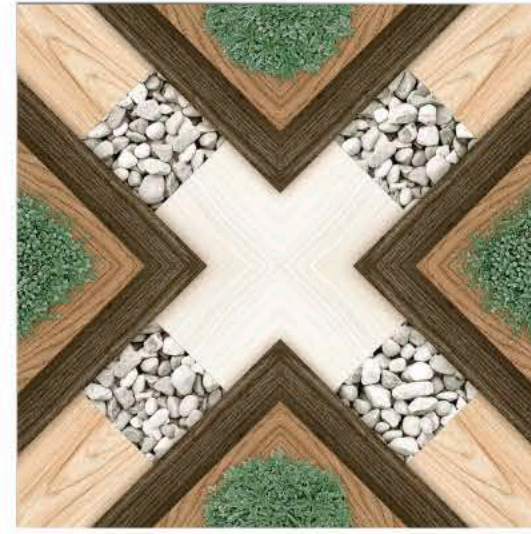

LEADSUN

**MATT
SERIES**

APPLICATIONS

WHITE BODY

**600MMx600MM
PORCELAIN TILES**

13018