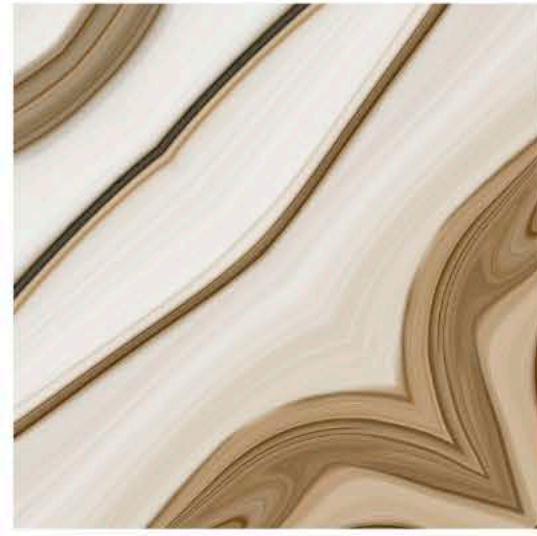

LEADSUN

**MATT
SERIES**

APPLICATIONS

WHITE BODY

**600MMx600MM
PORCELAIN TILES**

15009

15010

15011