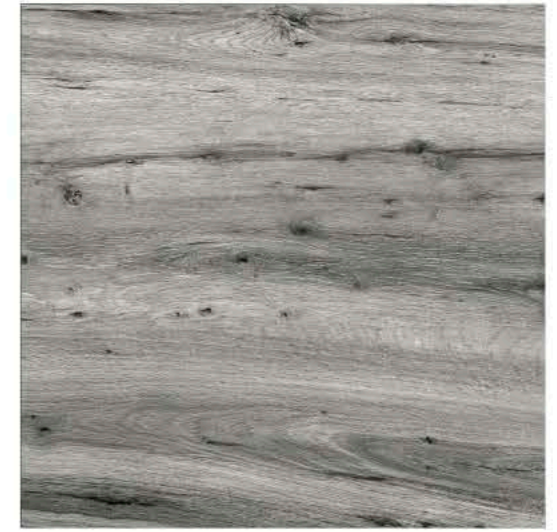

LEADSUN

**MATT
SERIES**

APPLICATIONS

WHITE BODY

**600MMx600MM
PORCELAIN TILES**

7052