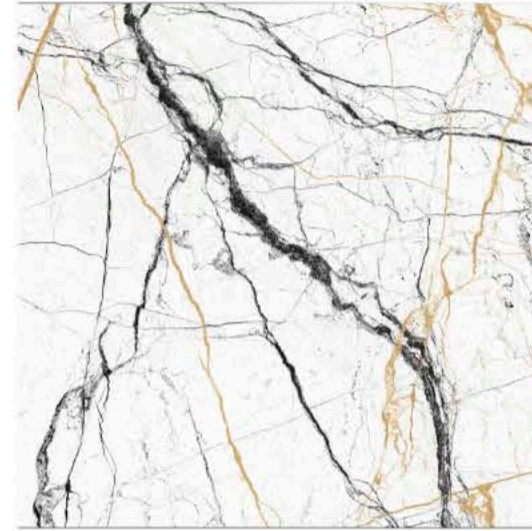

LEADSUN

**MATT
SERIES**

APPLICATIONS

WHITE BODY

**600MMx600MM
PORCELAIN TILES**

8063