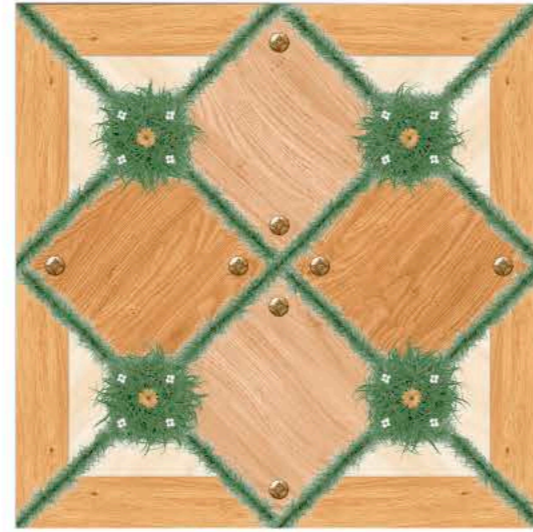

LEADSUN

**MATT
SERIES**

APPLICATIONS

WHITE BODY

**600MMx600MM
PORCELAIN TILES**

13002