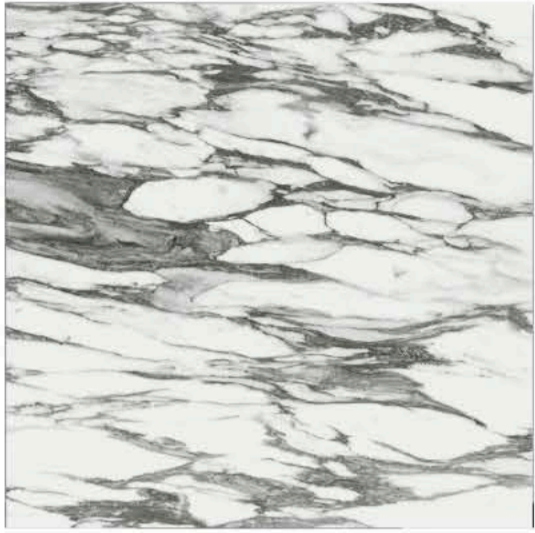

LEADSUN

**MATT
SERIES**

APPLICATIONS

WHITE BODY

**600MMx600MM
PORCELAIN TILES**

8065