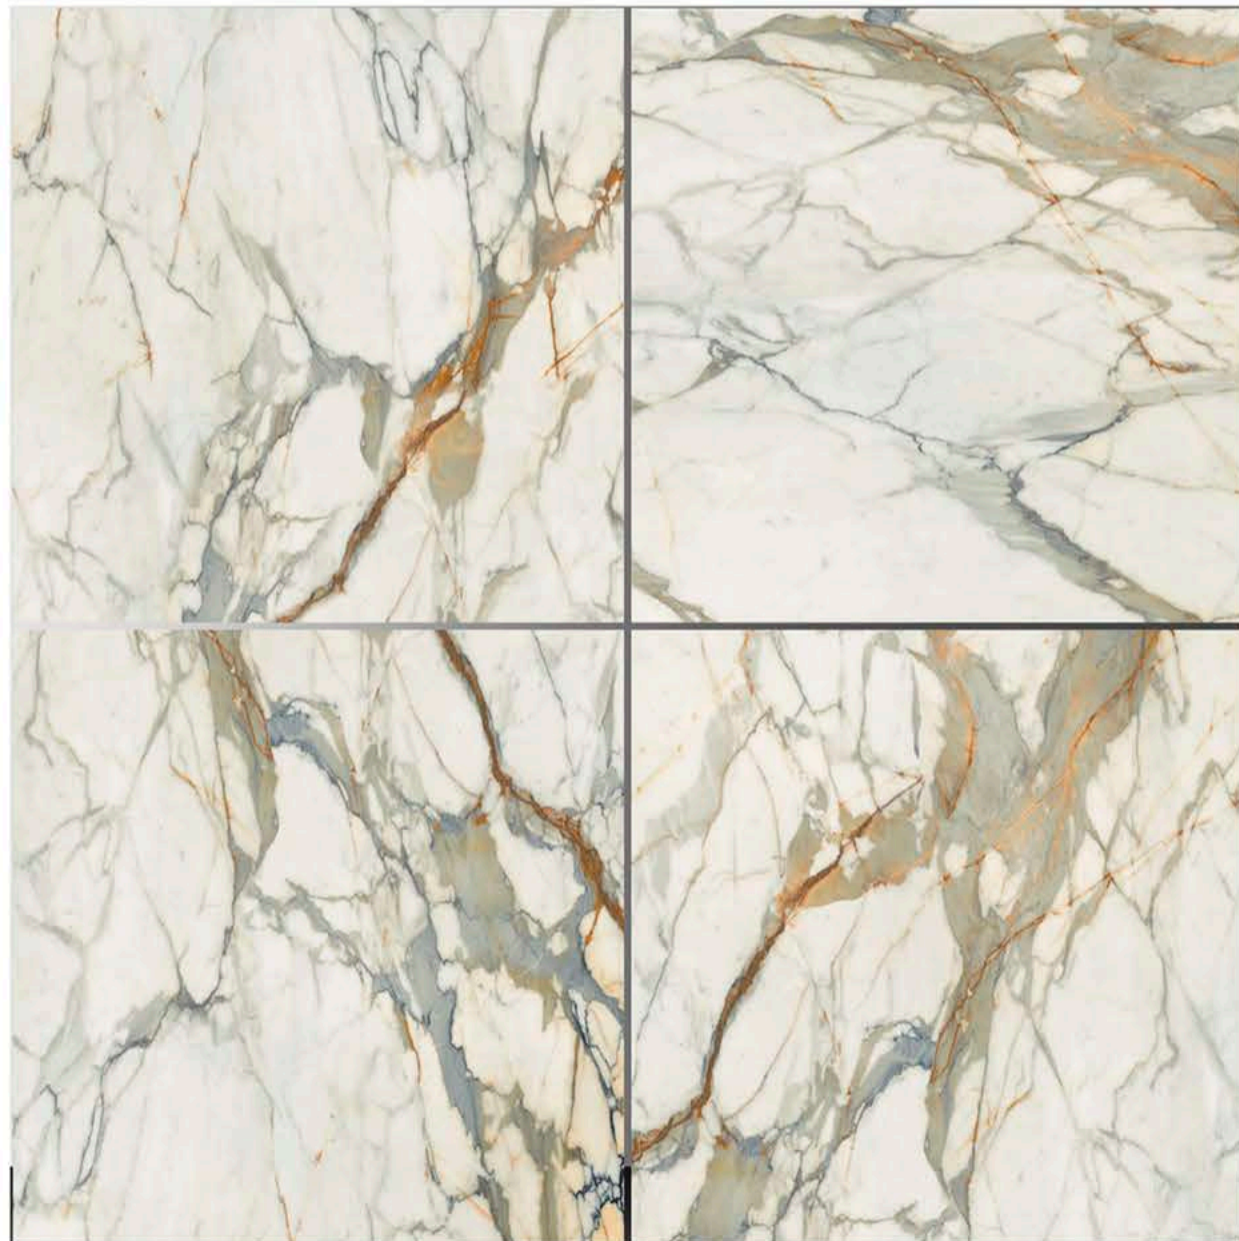

LEADSUN

**MATT
SERIES**

APPLICATIONS

WHITE BODY

**600MMx600MM
PORCELAIN TILES**