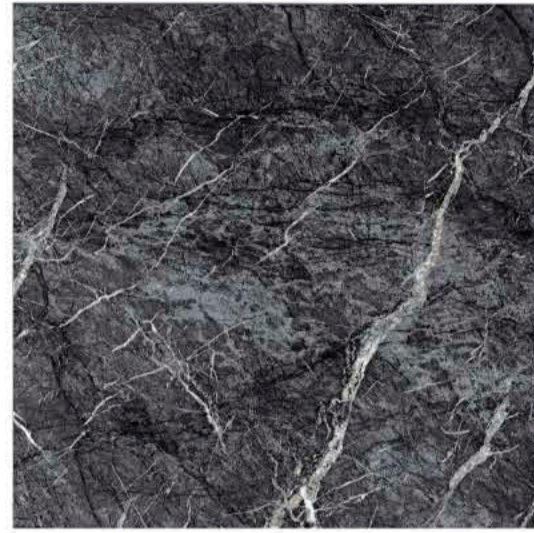

LEADSUN

**MATT
SERIES**

APPLICATIONS

WHITE BODY

**600MMx600MM
PORCELAIN TILES**

8066