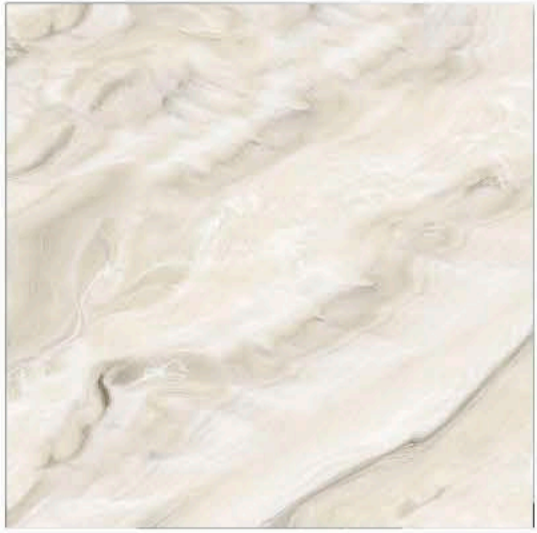

LEADSUN

**MATT
SERIES**

APPLICATIONS

WHITE BODY

**600MMx600MM
PORCELAIN TILES**

8005