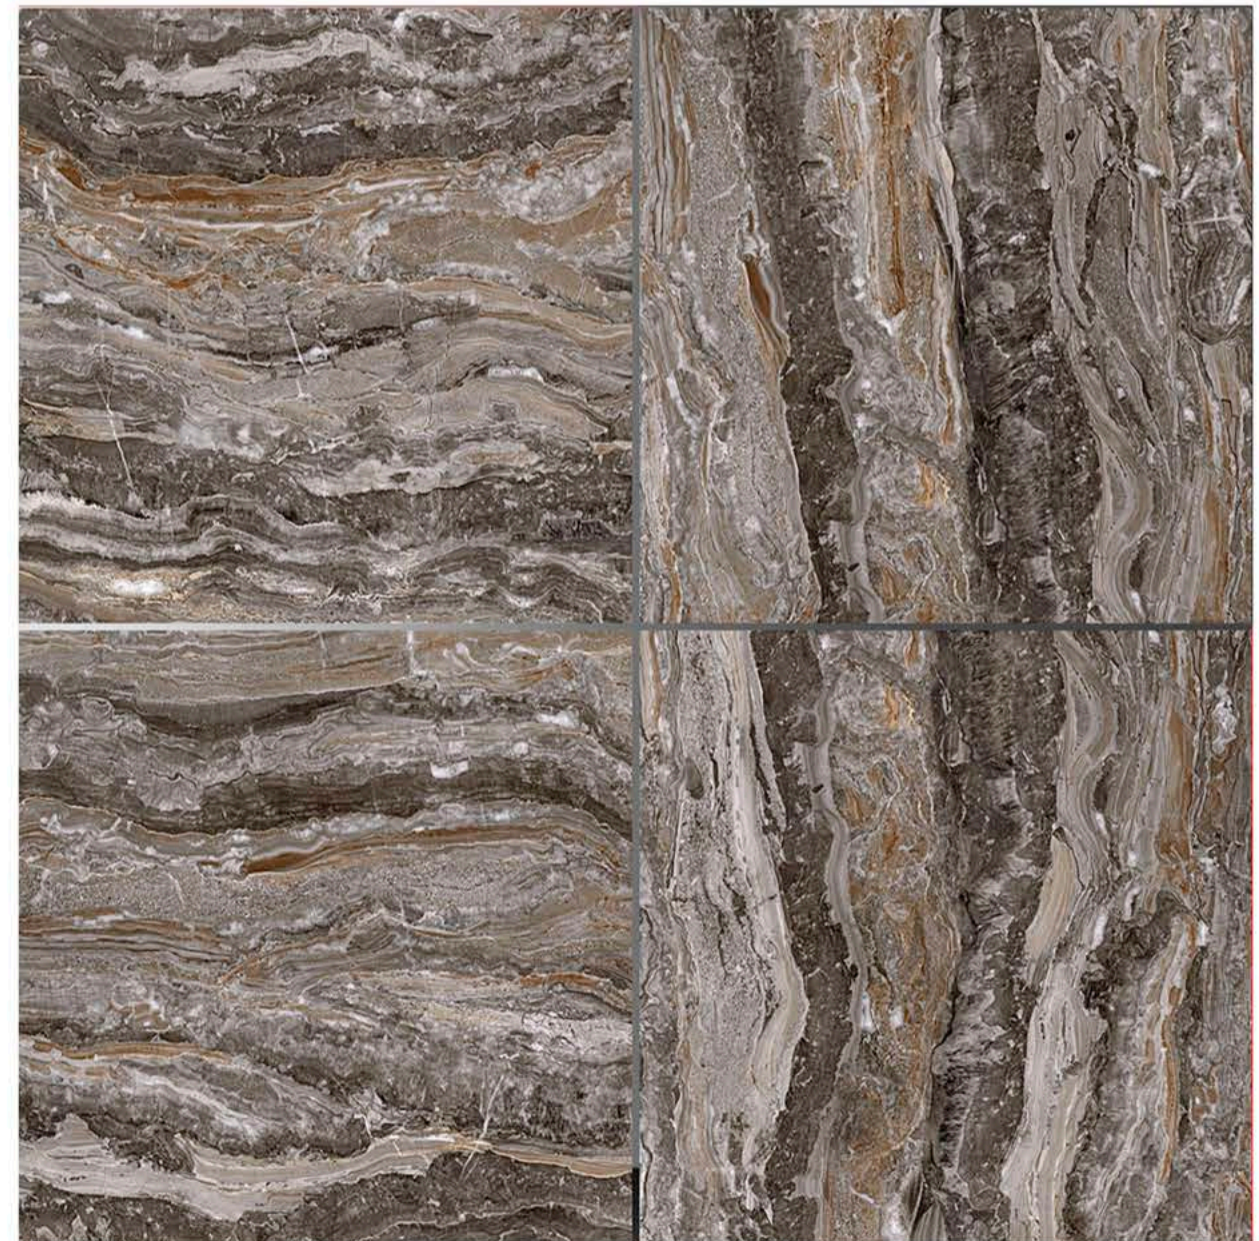

LEADSUN

**MATT
SERIES**

APPLICATIONS

WHITE BODY

**600MMx600MM
PORCELAIN TILES**