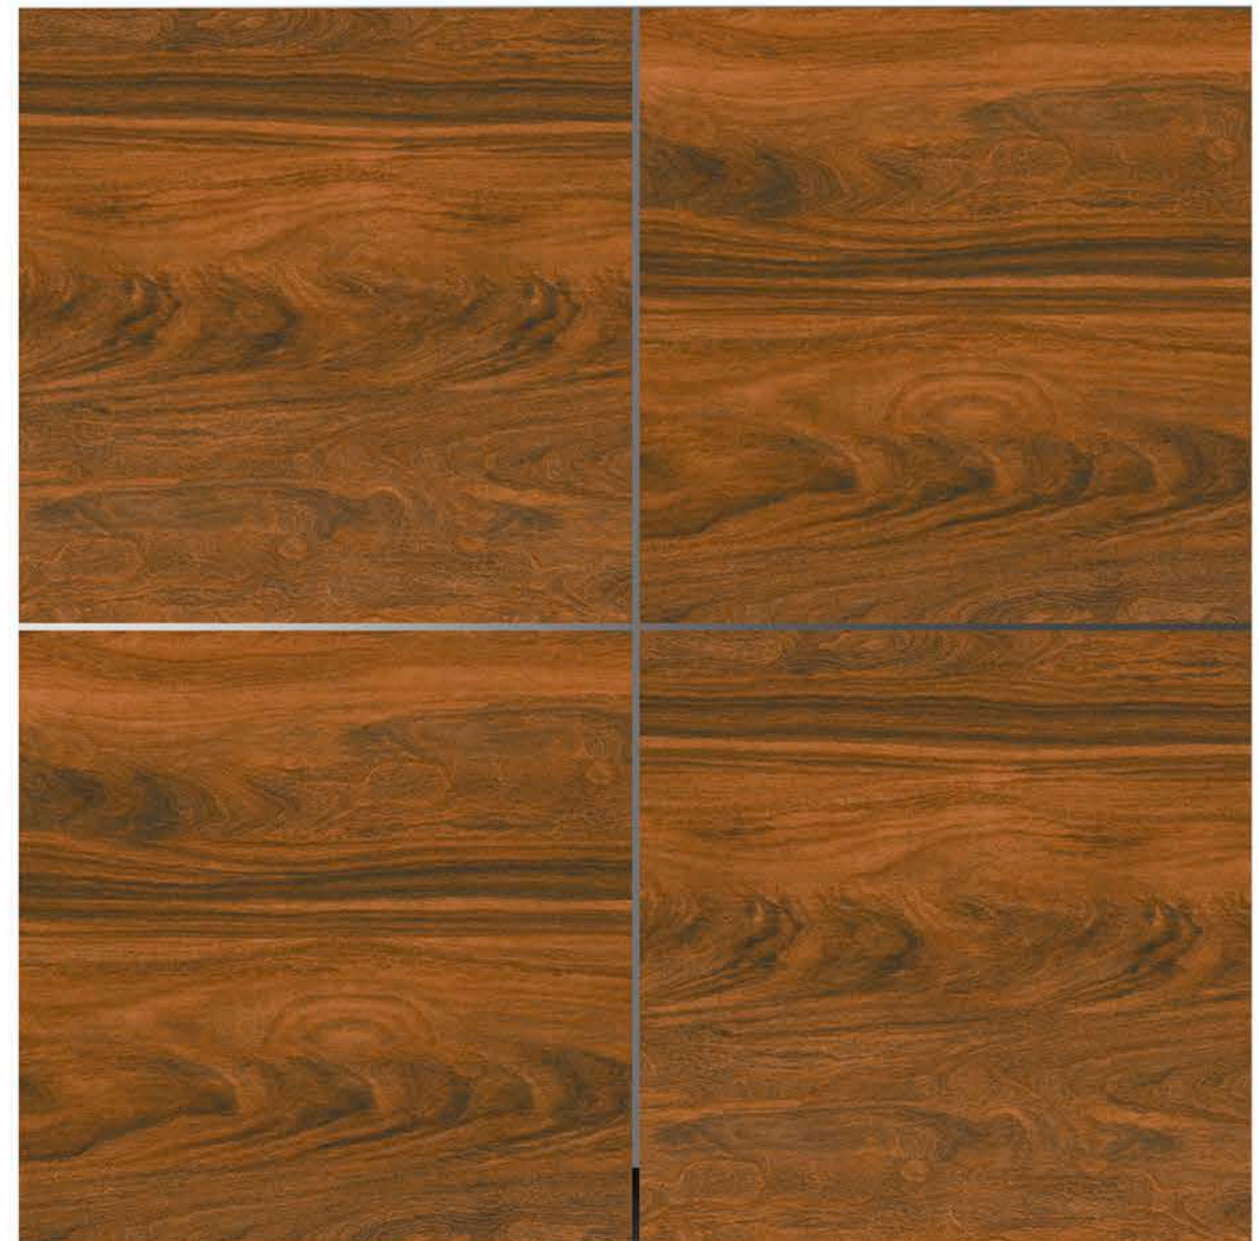

LEADSUN

**MATT
SERIES**

APPLICATIONS

WHITE BODY

**600MMx600MM
PORCELAIN TILES**