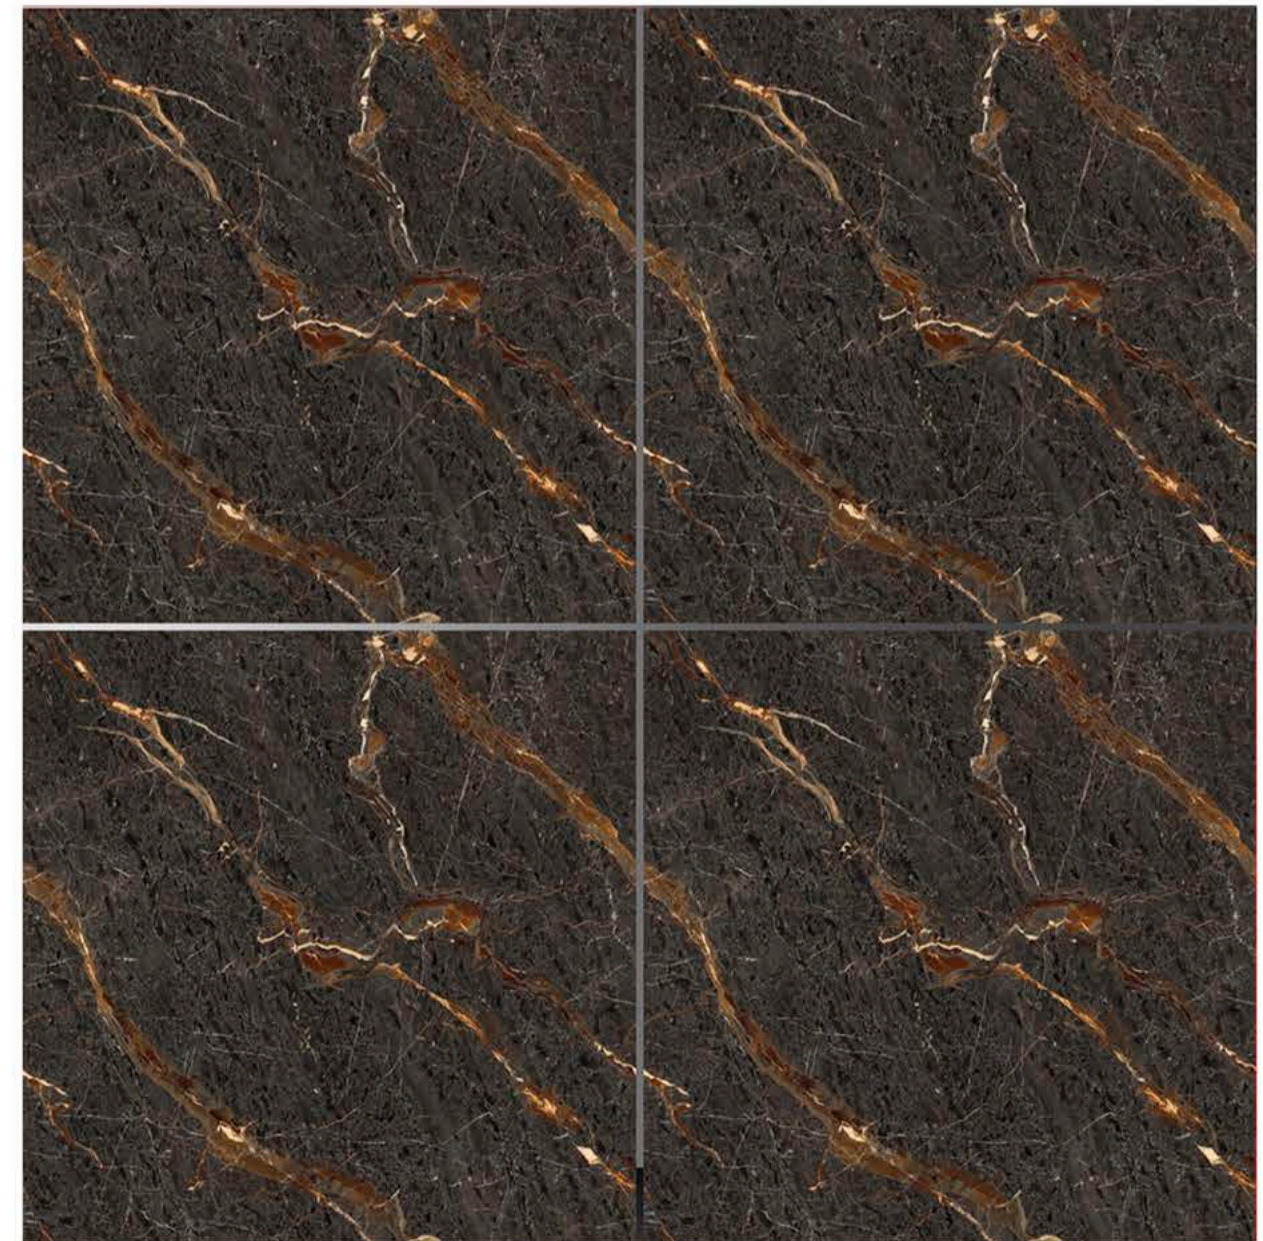

LEADSUN

**MATT
SERIES**

APPLICATIONS

WHITE BODY

**600MMx600MM
PORCELAIN TILES**