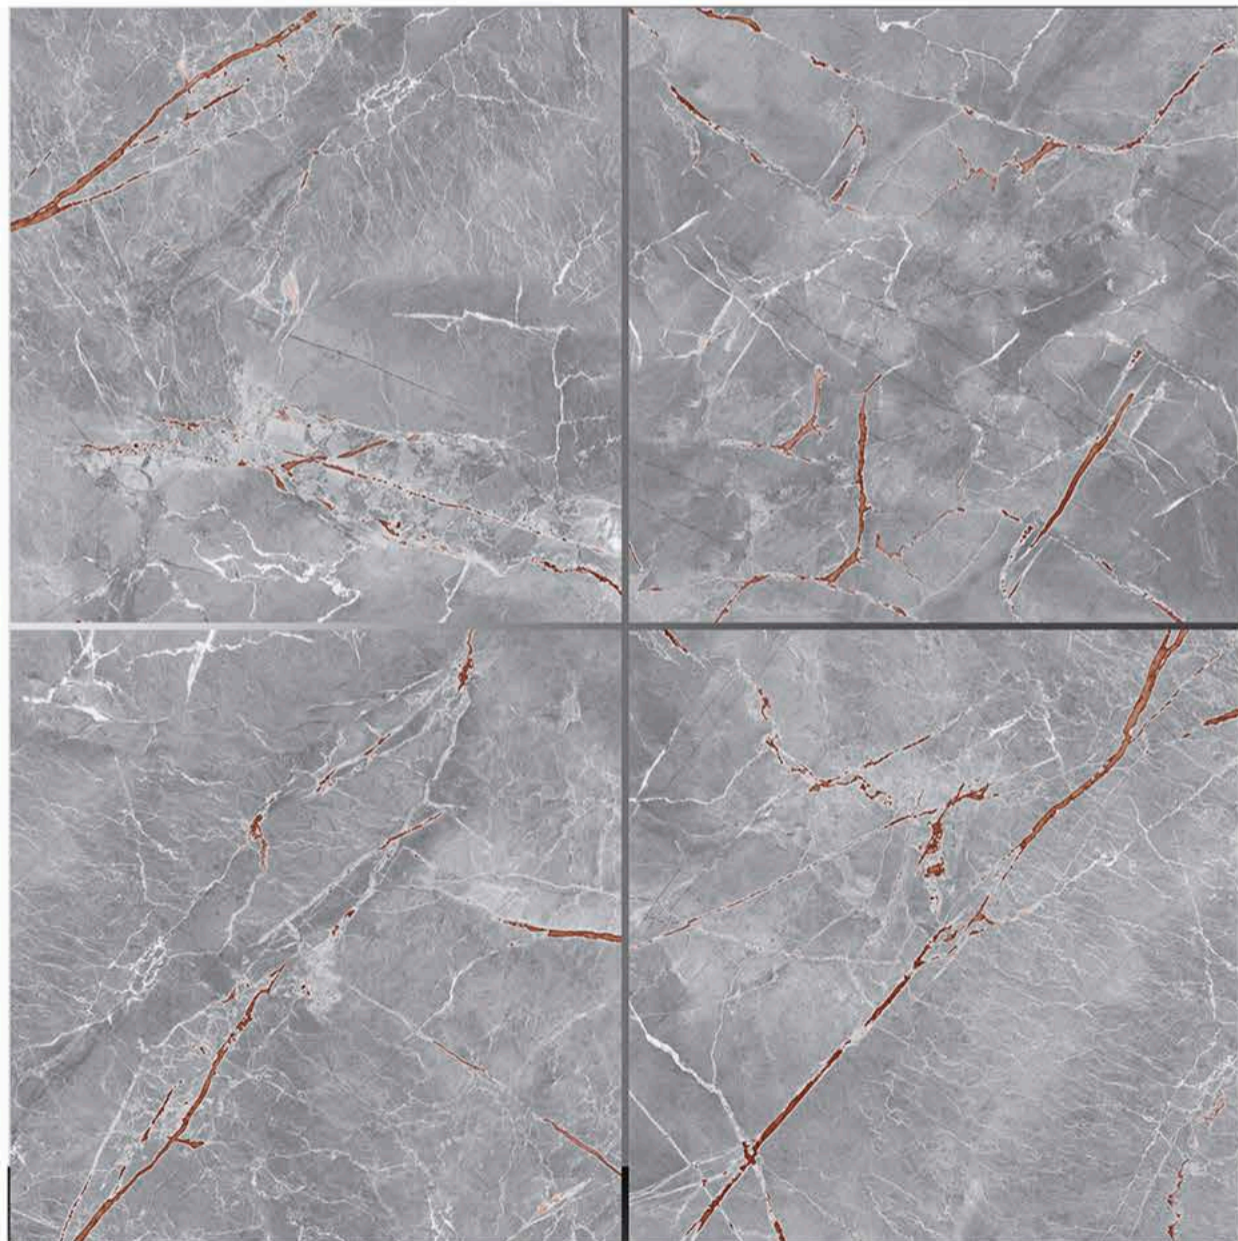

LEADSUN

**MATT
SERIES**

APPLICATIONS

WHITE BODY

**600MMx600MM
PORCELAIN TILES**