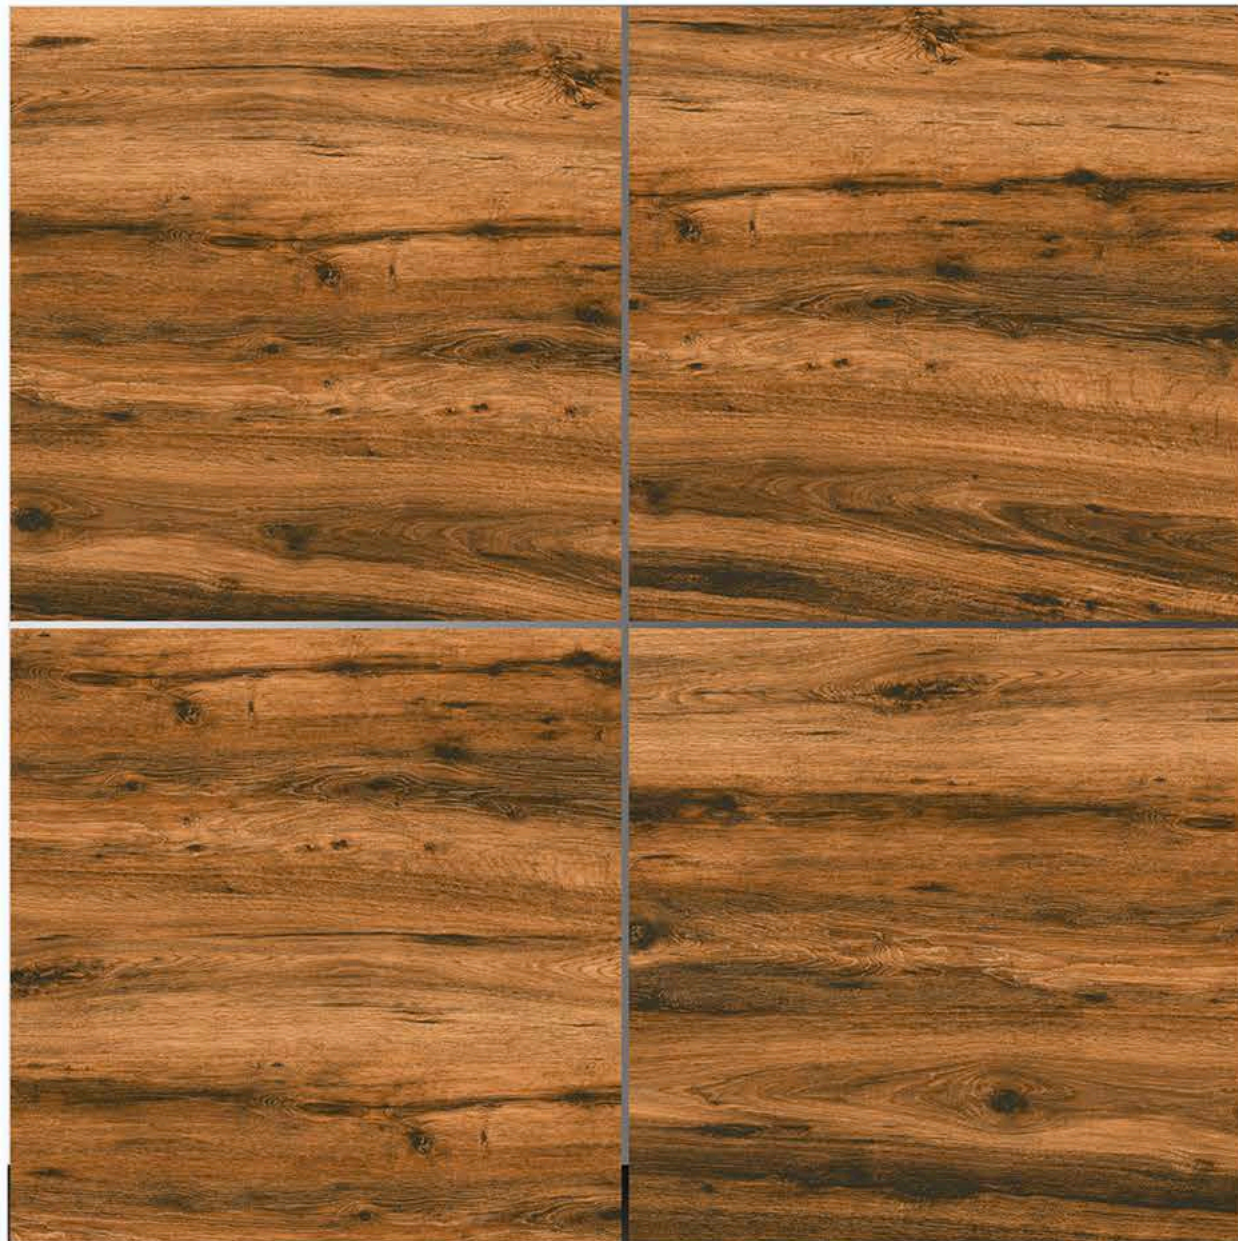

LEADSUN

**MATT
SERIES**

APPLICATIONS

WHITE BODY

**600MMx600MM
PORCELAIN TILES**