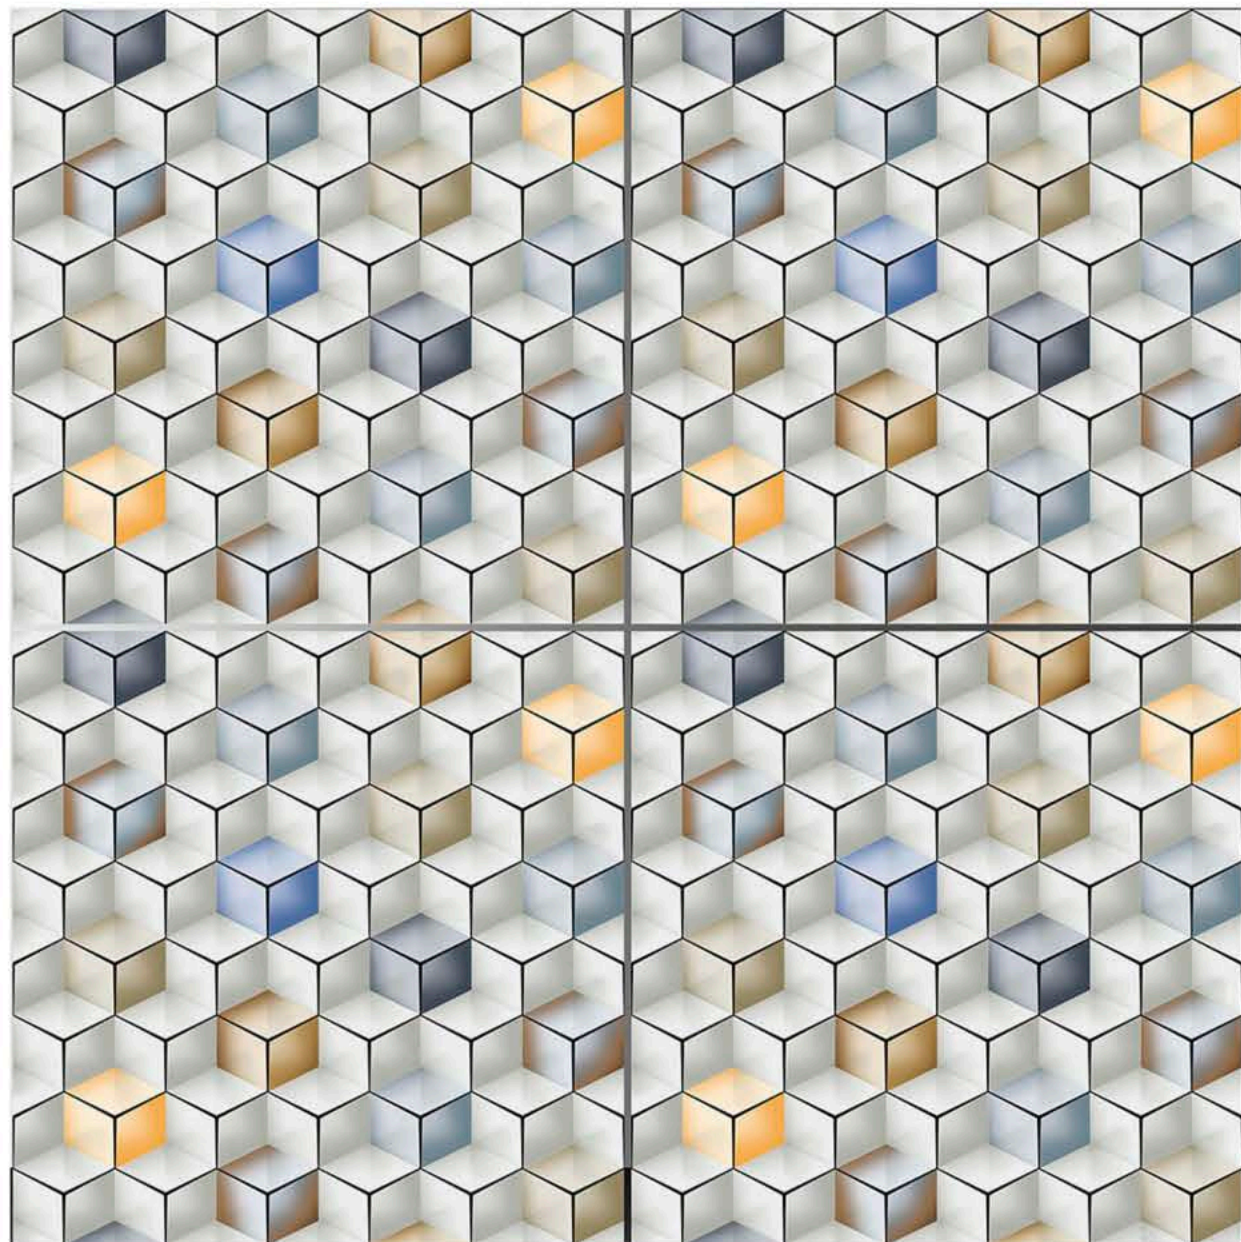

APPLICATIONS

WHITE BODY

**600MMx600MM
PORCELAIN TILES**

5009

5010

5011

5012

LEADSUN