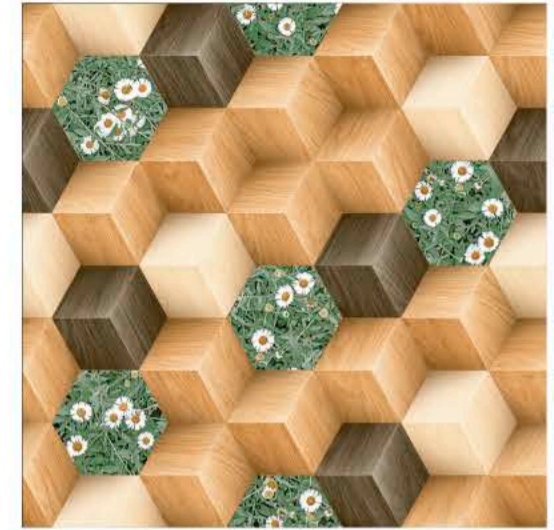

APPLICATIONS

WHITE BODY

**600MMx600MM
PORCELAIN TILES**

13013

13014

13015

13016

LEADSUN