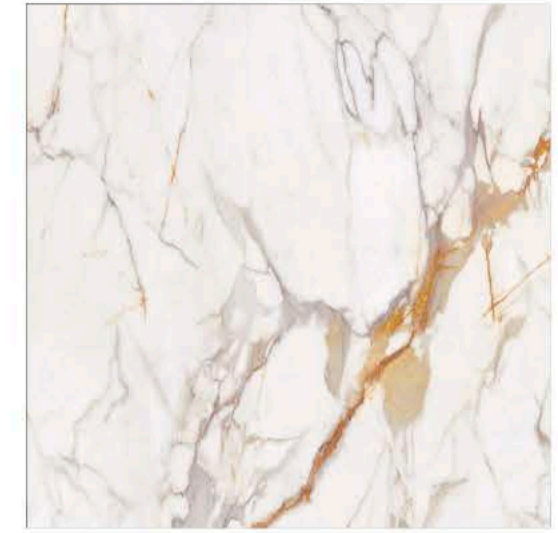

LEADSUN

**MATT
SERIES**

APPLICATIONS

WHITE BODY

**600MMx600MM
PORCELAIN TILES**

8086