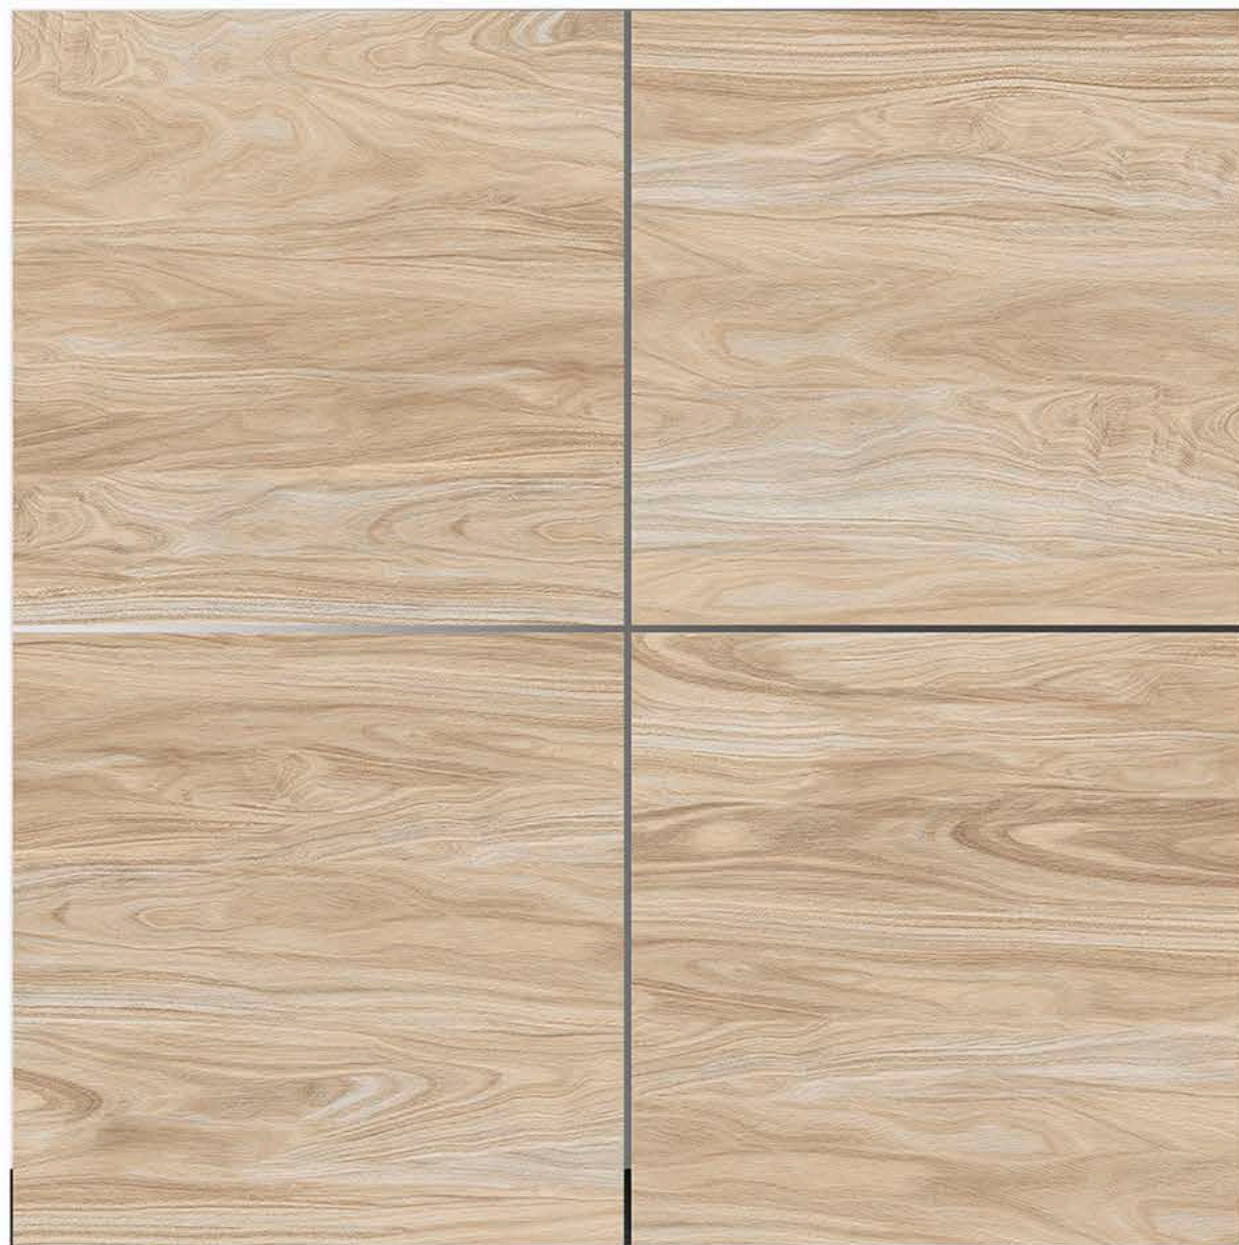

**600MMx600MM
PORCELAIN TILES**

7027

7028

7029

7030

LEADSUN

**MATT
SERIES**

APPLICATIONS