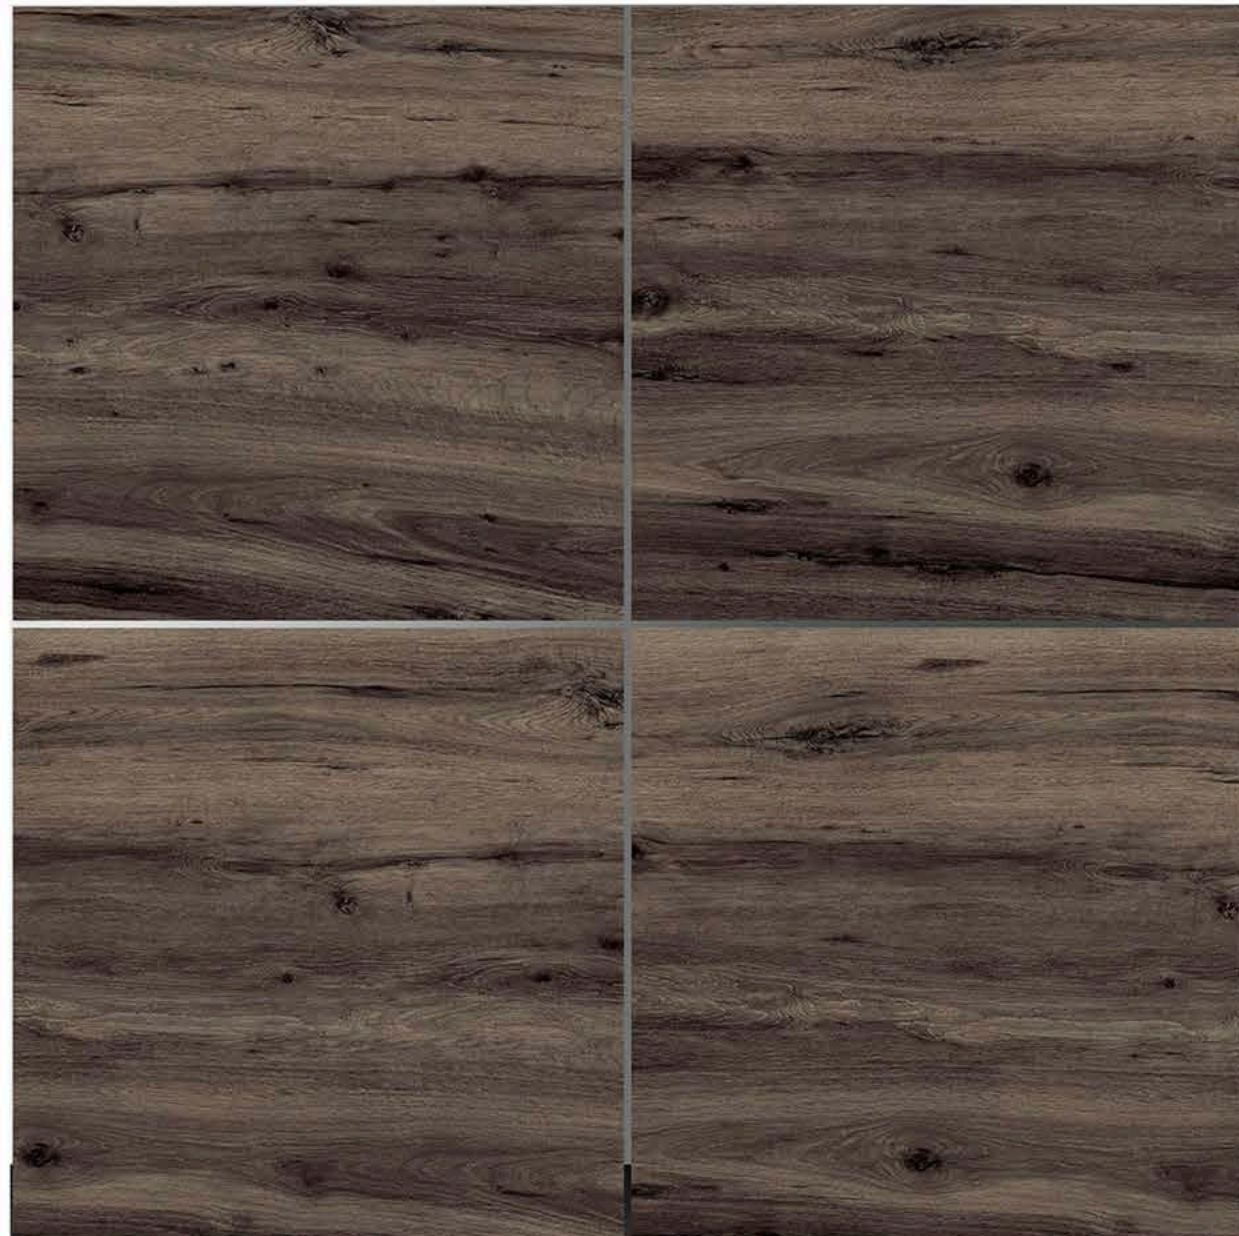

WHITE BODY

**600MMx600MM
PORCELAIN TILES**

7062

7063

7064

7065

LEADSUN

**MATT
SERIES**