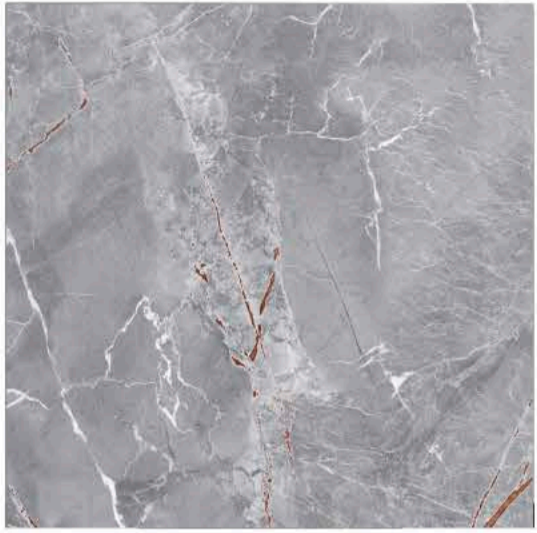

8051

8052

LEADSUN

**MATT
SERIES**

APPLICATIONS

WHITE BODY

**600MMx600MM
PORCELAIN TILES**

8053