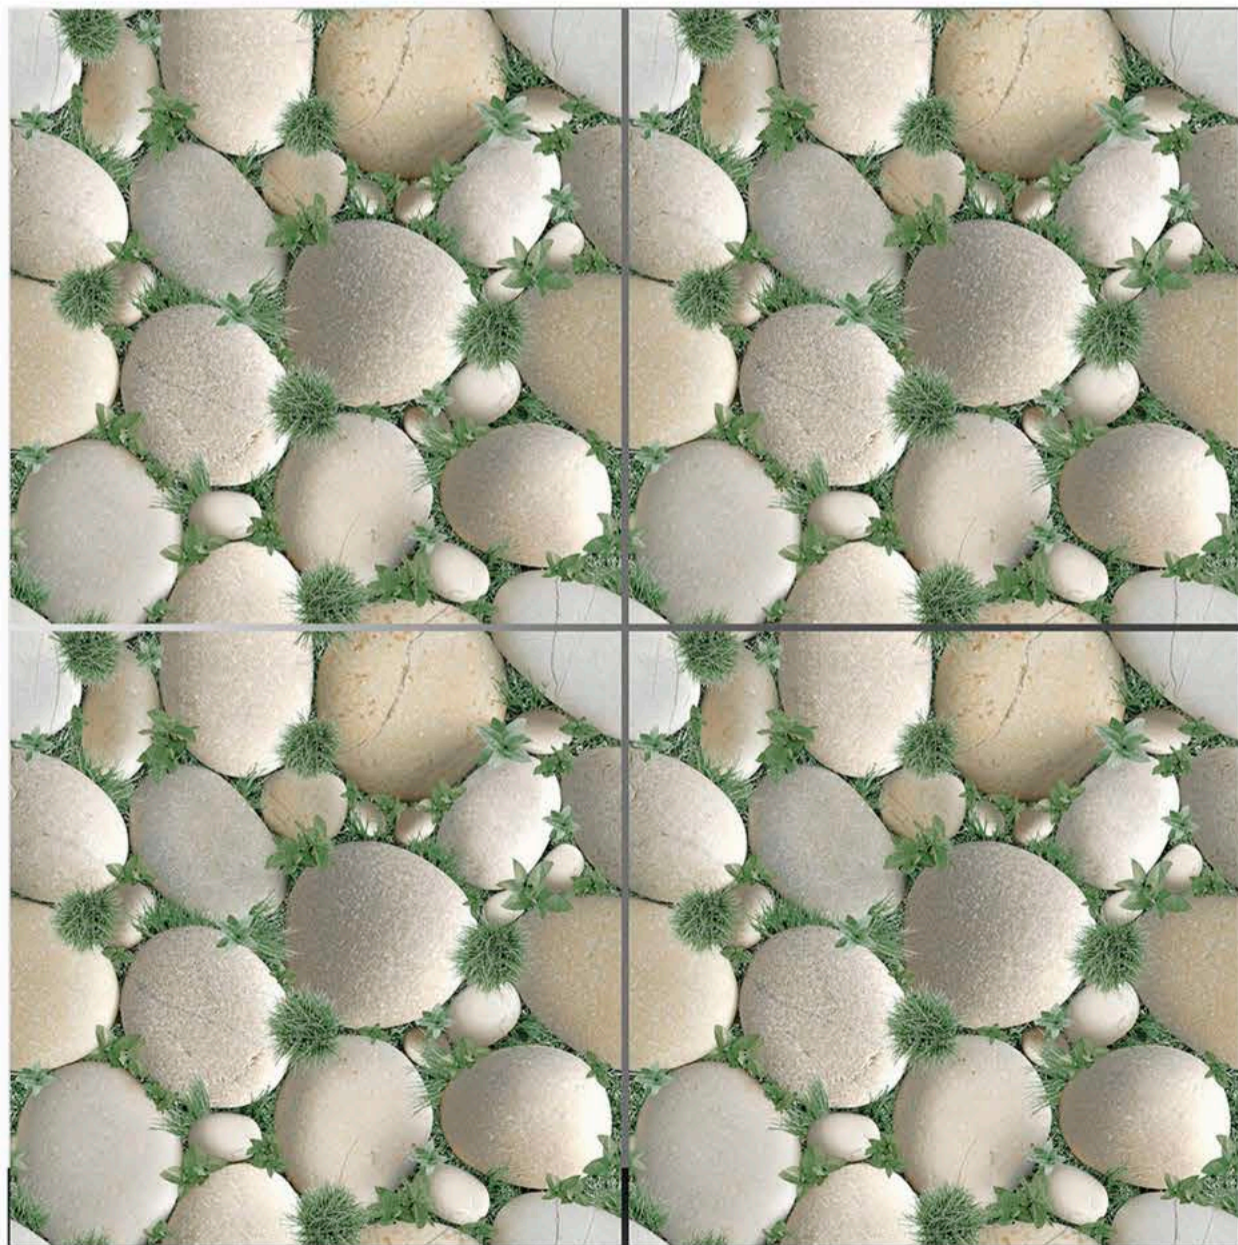

APPLICATIONS

WHITE BODY

**600MMx600MM
PORCELAIN TILES**

13013

13014

13015

13016

LEADSUN