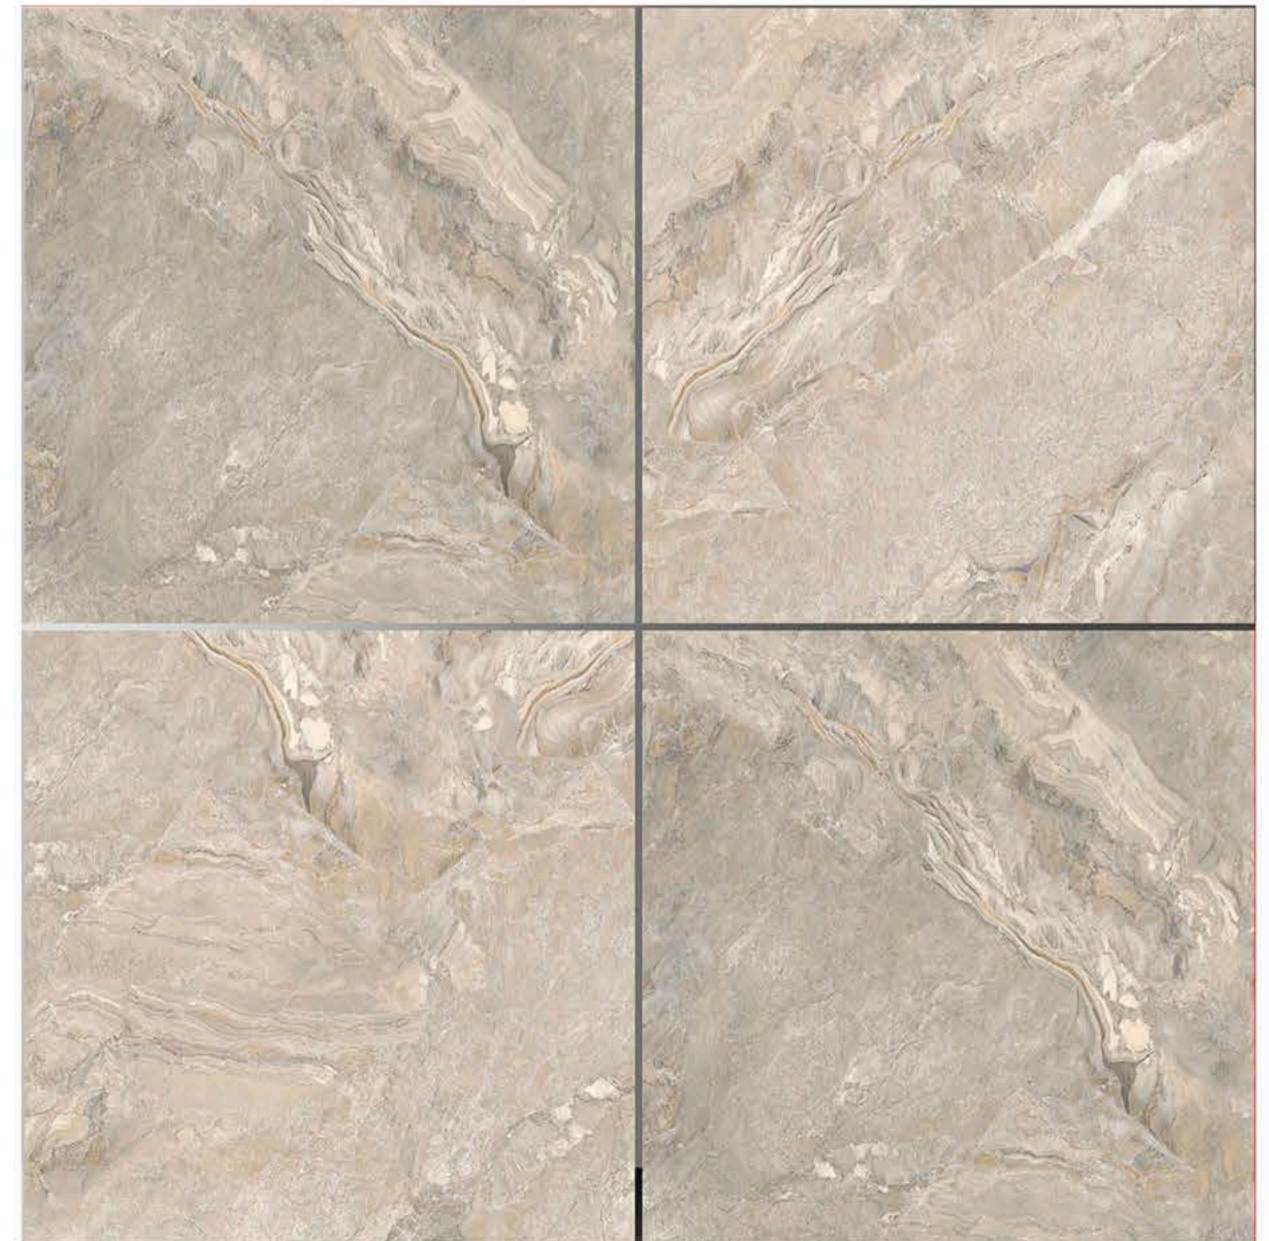

LEADSUN

**MATT
SERIES**

APPLICATIONS

WHITE BODY

**600MMx600MM
PORCELAIN TILES**