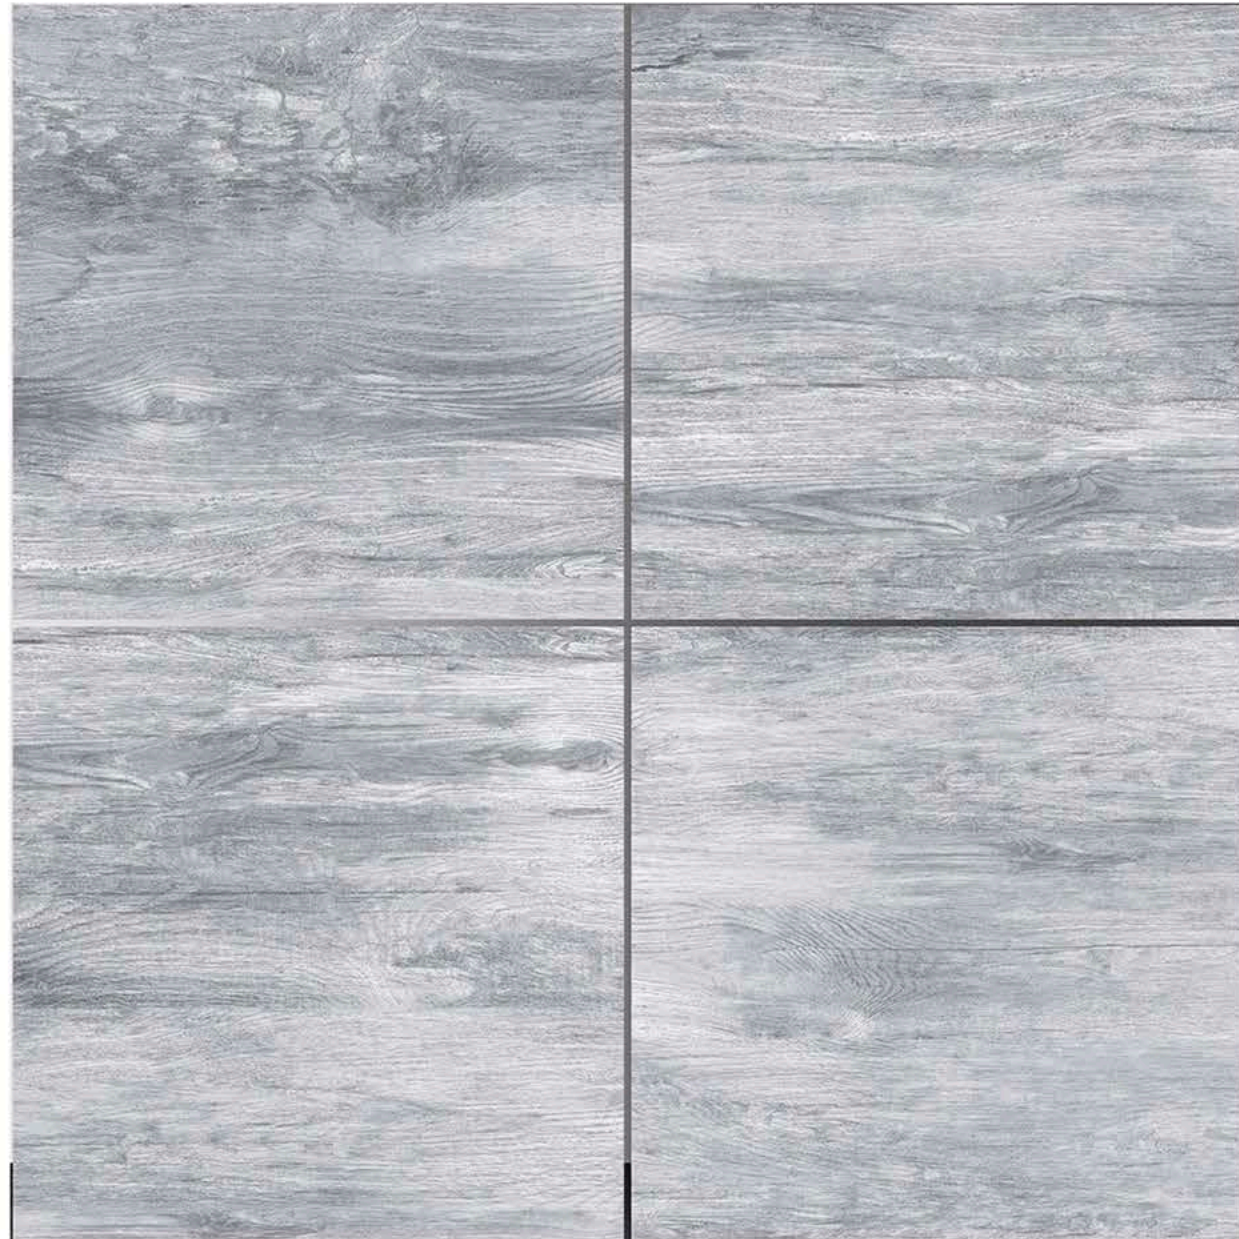

**600MMx600MM
PORCELAIN TILES**

7005

7006

7007

7008

LEADSUN

**MATT
SERIES**

APPLICATIONS