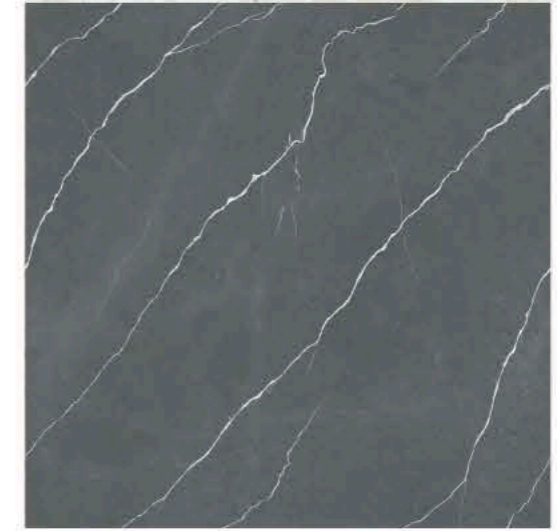

LEADSUN

**MATT
SERIES**

APPLICATIONS

WHITE BODY

**600MMx600MM
PORCELAIN TILES**

8126