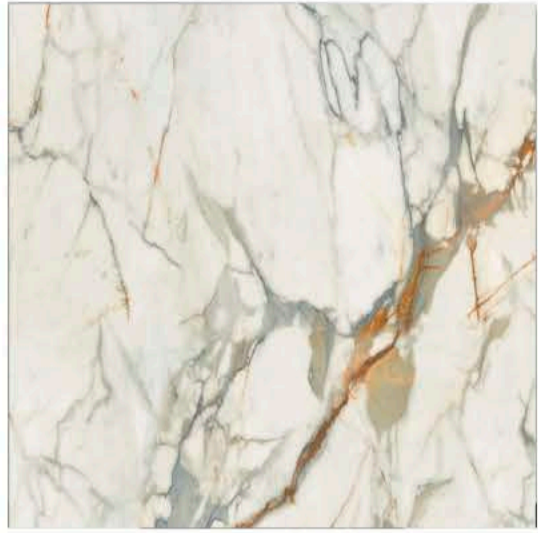

8085

8086

LEADSUN

**MATT
SERIES**

APPLICATIONS

WHITE BODY

**600MMx600MM
PORCELAIN TILES**

8087