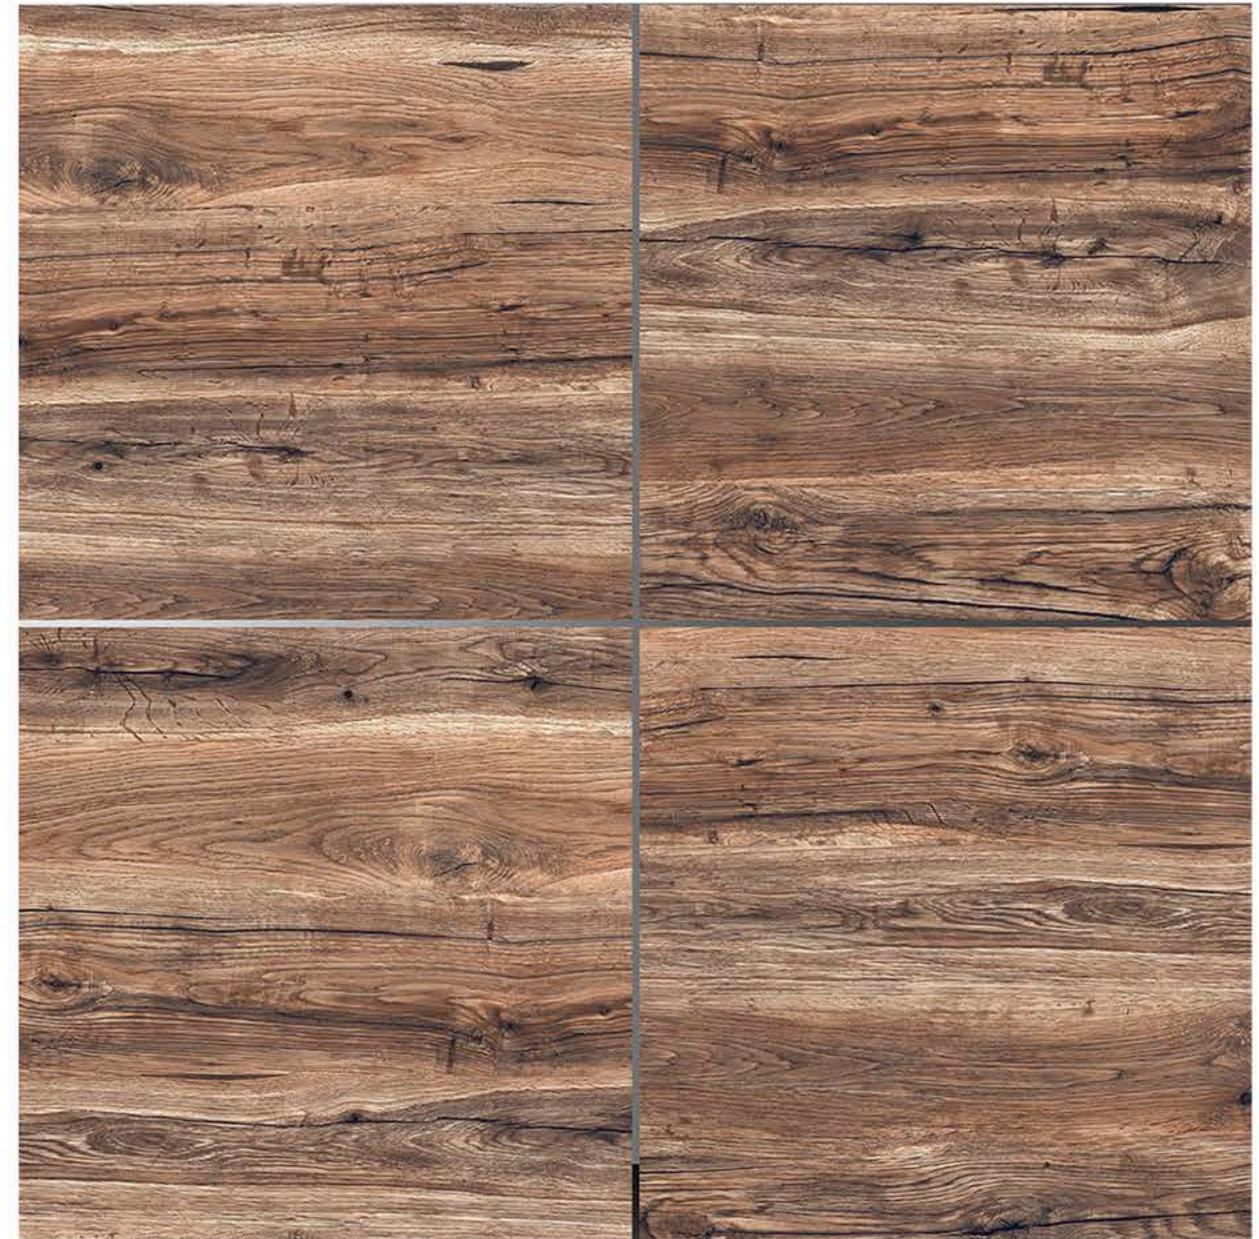

**600MMx600MM
PORCELAIN TILES**

7005

7006

7007

7008

LEADSUN

**MATT
SERIES**

APPLICATIONS