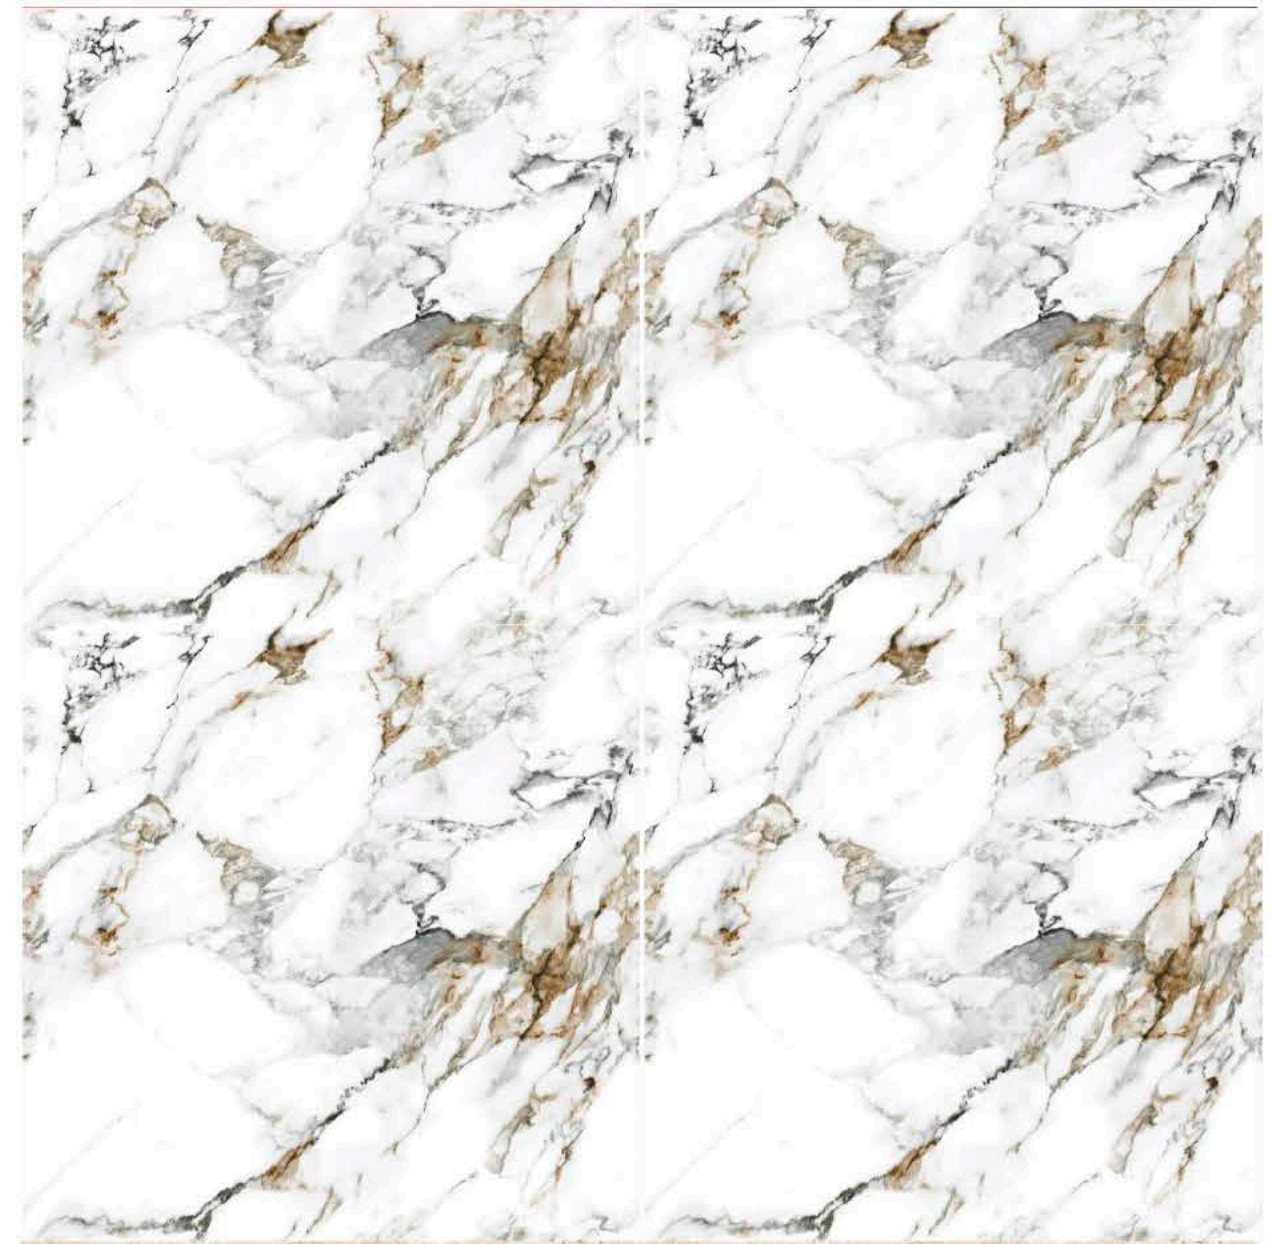

LEADSUN

**MATT
SERIES**

APPLICATIONS

WHITE BODY

**600MMx600MM
PORCELAIN TILES**