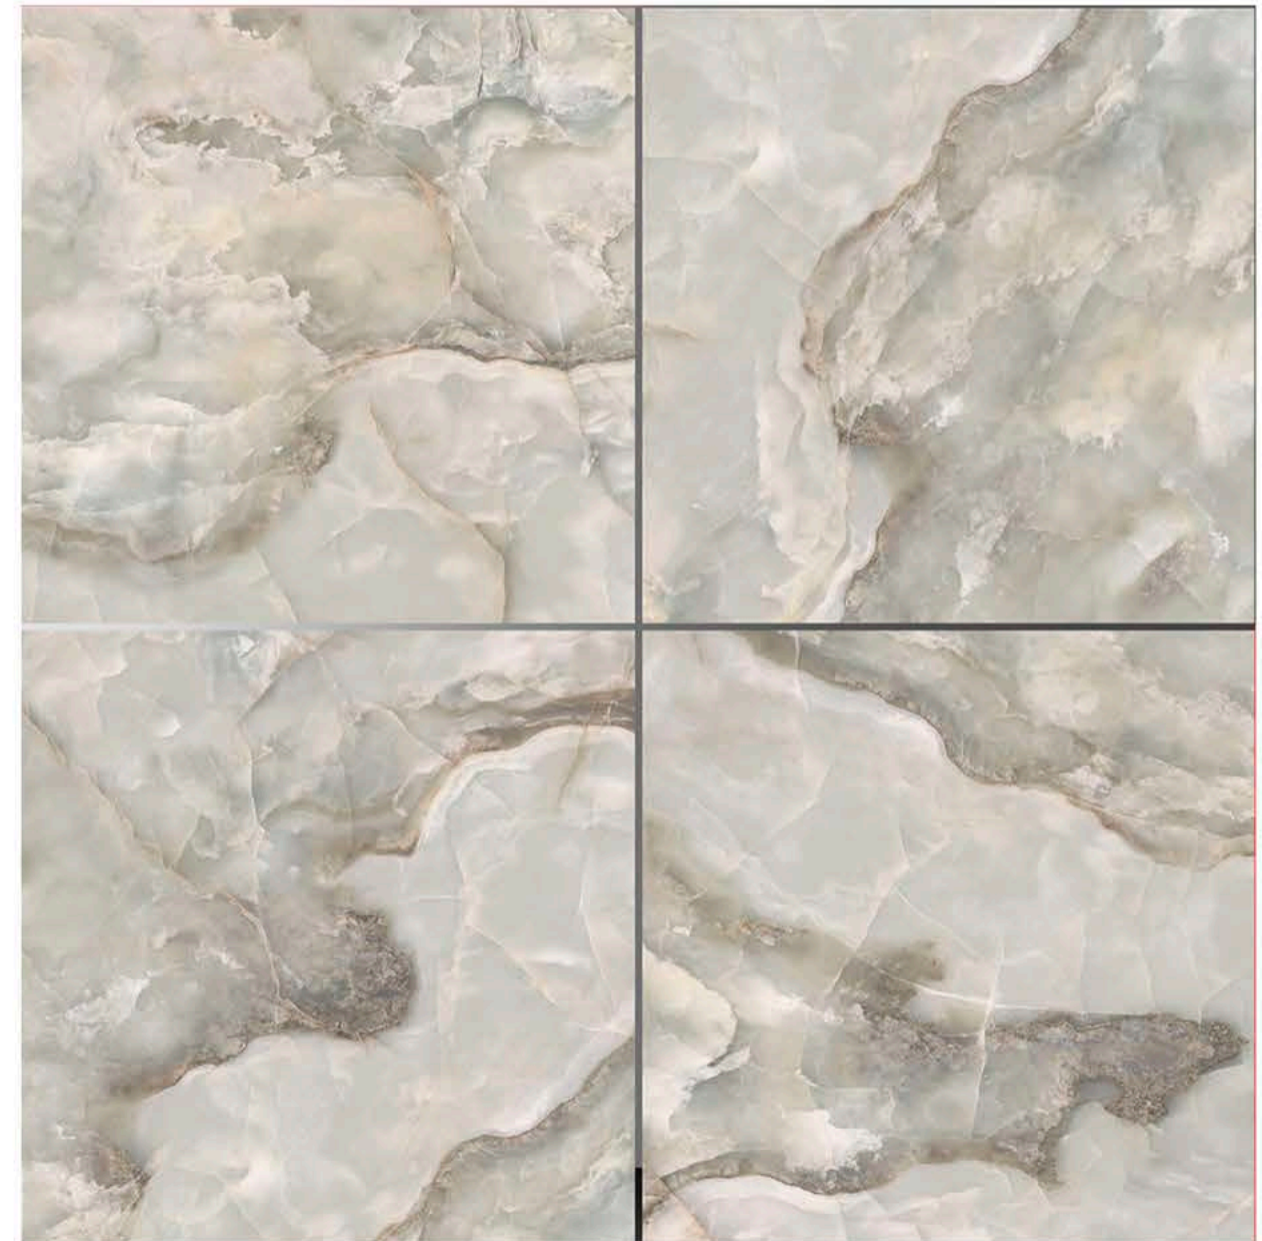

**600MMx600MM
PORCELAIN TILES**

8096

8097

8098

8099

LEADSUN

**MATT
SERIES**

APPLICATIONS